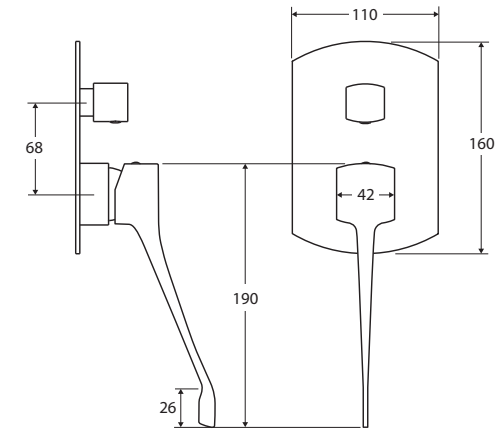

Koko® Care WALL DIVERTER MIXER

Features

- Can be installed to comply with AS1428.1
- Sleek, soft-square design
- Long handle for easy reach and operation
- Designed for shower and bath
- Made from solid brass
- Quality European cartridge (35 mm)

Please note: This product may have a visible Fienza or Watermark logo.

Available in

Polished
Chrome
218102D

Electroplated
Matte Black
218102BD

Cleaning & Care

- Regularly clean with mild soapy water using a microfibre cloth.
- In highly polluted or coastal locations, we recommend cleaning 2-3 times per week.
- Do not use harsh detergents, bleach, cream cleaners or citrus based cleaners. These substances are abrasive and will damage the surface.
- Do not use undue pressure and wipe in one direction only.

While we aim to ensure specifications are correct at the time of publication, Fienza reserves the right to make modifications without prior notice. Physical colour may vary from image shown. All measurements are shown in millimetres. Always use physical product measurements for mark-ups and roughing-in as the technical drawing may differ from actual product received.